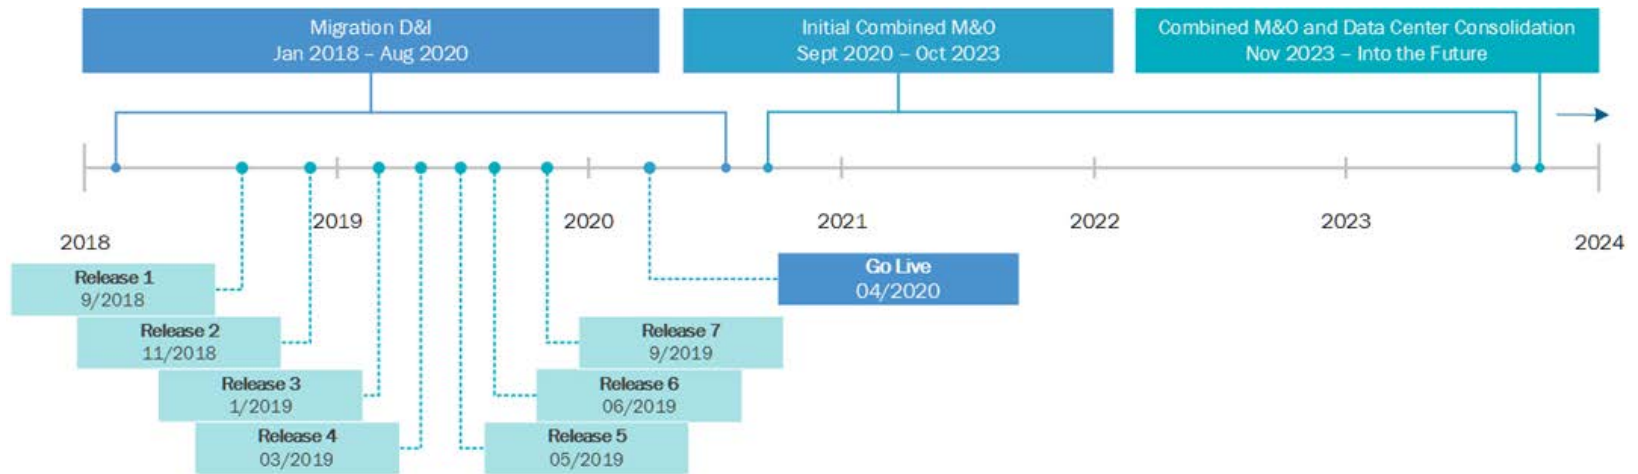

CalACES Migration Update

October 12, 2017

Overview

- ▶ CalACES Timeline
- ▶ CalACES Governance
- ▶ Questions

CalACES Timeline

- ▶ DD&I Start – 01 /2018
- ▶ CalACES Roll-Out in LA – 09/2018–09/2019
- ▶ Stabilization Period – 6 months
- ▶ CalACES 39 County Fast Track – 04/2020
- ▶ Stabilization Period – 5 months
- ▶ CalACES Implementation Complete – 08/2020

- ▶ CalACES Initial M&O – 09/2020–10/2023
- ▶ Combined M&O/Data Center Consolidation – 11 /2023

CalACES Timeline Cont'd

CalACES Governance

- ▶ C-IV and Los Angeles working on joint 40 county governance since 2014
- ▶ CalACES 40 county JPA adoption as of 09/2017
 - 40 Counties
 - 8 Regions
 - Original 7 C-IV Regions + L.A. as Region 8